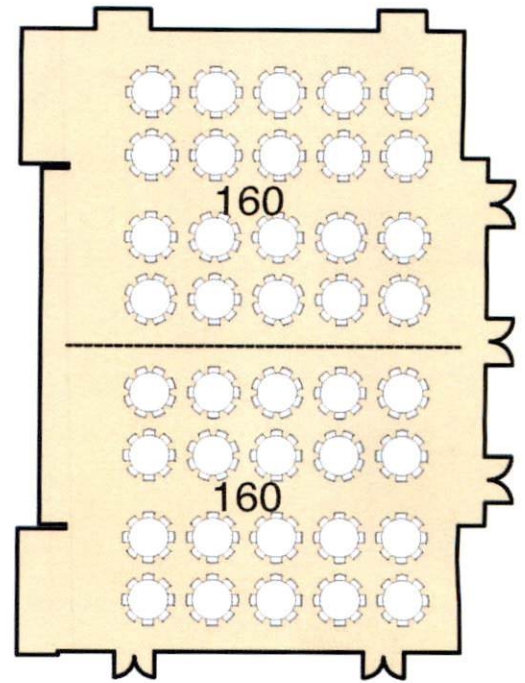

Rectangular Tables

(Maximized)

Total 432

Round Tables

(Maximized)

Total 320

Rectangular Tables

(Event w/ Serving Line)

Total 360

Round Tables

(Event w/ Serving Line)

Total 288