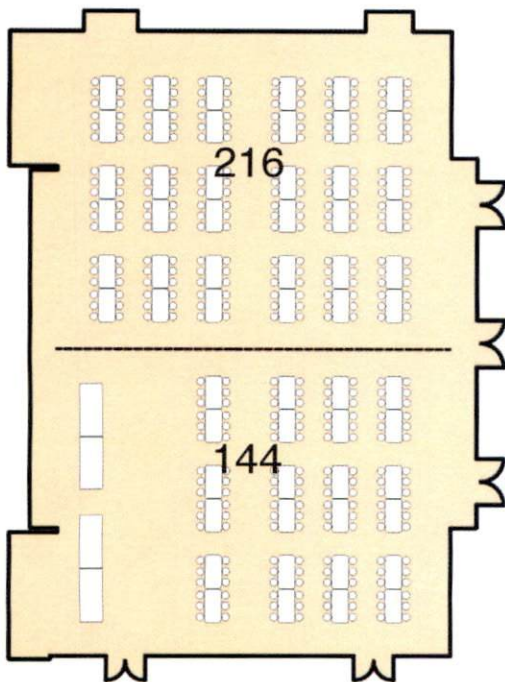

Rectangular Tables

(Maximized)

Total 432

Round Tables

(Maximized)

Total 320

Rectangular Tables

(Event w/ Serving Line)

Total 360

Round Tables

(Event w/ Serving Line)

Total 288