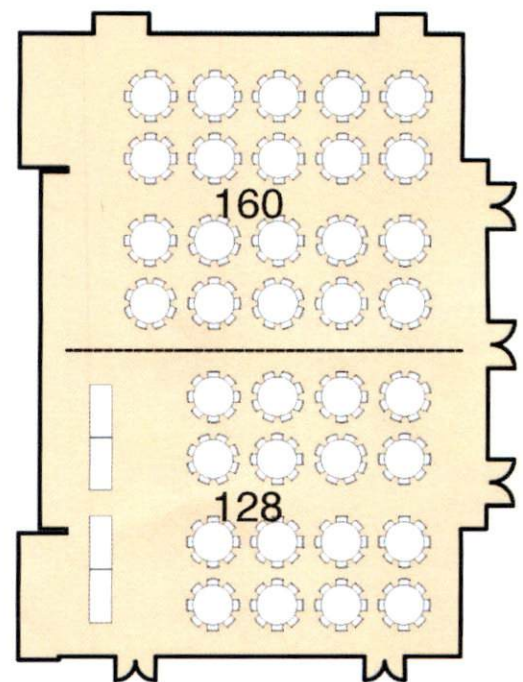

Rectangular Tables

(Maximized)

Total 432

Round Tables

(Maximized)

Total 320

Rectangular Tables

(Event w/ Serving Line)

Total 360

Round Tables

(Event w/ Serving Line)

Total 288